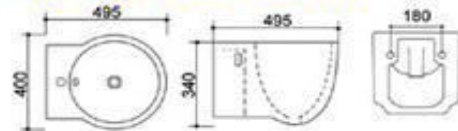

# Althea

**TR2063**  
Wall mounted WC  
Size 550x340x370mm

**TR5074**  
Bidet  
Size 540x310x370mm

**STR2044**  
Wall Mounted WC  
Size 550x360x345mm

**STR5019**  
Bidet  
Size 555x355x240mm

**TR5037**  
Bidet  
Size 495x400x340mm

**TR2085**  
Wall mounted WC  
Size 495x405x350mm

# Althea

**TR5072**  
**Bidet**  
**Size 600x450x405mm**

**TR2122**  
**Wall mounted WC**  
**Size 555x370x340mm**

**STR2047**  
**Wall mounted WC**  
**Size 550x355x400mm**

**TR2165**  
**Wall mounted WC**  
**Size 535x350x370mm**