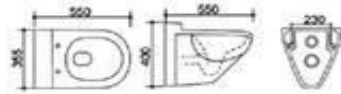

# Althea

**TR5072**  
**Bidet**  
**Size 600x450x405mm**

**TR2122**  
**Wall mounted WC**  
**Size 555x370x340mm**

**STR2047**  
**Wall mounted WC**  
**Size 550x355x400mm**

**TR2165**  
**Wall mounted WC**  
**Size 535x350x370mm**