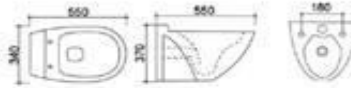

# Althea

**TR2063**  
Wall mounted WC  
Size 550x340x370mm

**TR5074**  
Bidet  
Size 540x310x370mm

**STR2044**  
Wall Mounted WC  
Size 550x360x345mm

**STR5019**  
Bidet  
Size 555x355x240mm

**TR5037**  
Bidet  
Size 495x400x340mm

**TR2085**  
Wall mounted WC  
Size 495x405x350mm

# Althea

**TR5072**  
**Bidet**  
**Size 600x450x405mm**

**TR2122**  
**Wall mounted WC**  
**Size 555x370x340mm**

**STR2047**  
**Wall mounted WC**  
**Size 550x355x400mm**

**TR2165**  
**Wall mounted WC**  
**Size 535x350x370mm**