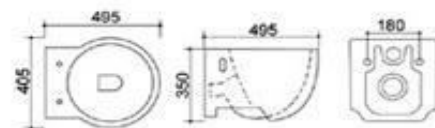

# Althea

**TR2063**  
Wall mounted WC  
Size 550x340x370mm

**TR5074**  
Bidet  
Size 540x310x370mm

**STR2044**  
Wall Mounted WC  
Size 550x360x345mm

**STR5019**  
Bidet  
Size 555x355x240mm

**TR5037**  
Bidet  
Size 495x400x340mm

**TR2085**  
Wall mounted WC  
Size 495x405x350mm

# Althea

**TR5072**  
**Bidet**  
**Size 600x450x405mm**

**TR2122**  
**Wall mounted WC**  
**Size 555x370x340mm**

**STR2047**  
**Wall mounted WC**  
**Size 550x355x400mm**

**TR2165**  
**Wall mounted WC**  
**Size 535x350x370mm**