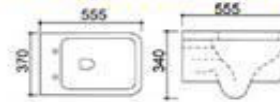

# Althea

**TR2063**  
Wall mounted WC  
Size 550x340x370mm

**TR5074**  
Bidet  
Size 540x310x370mm

**STR2044**  
Wall Mounted WC  
Size 550x360x345mm

**STR5019**  
Bidet  
Size 555x355x240mm

**TR5037**  
Bidet  
Size 495x400x340mm

**TR2085**  
Wall mounted WC  
Size 495x405x350mm

# Althea

**TR5072**  
**Bidet**  
**Size 600x450x405mm**

**TR2122**  
**Wall mounted WC**  
**Size 555x370x340mm**

**STR2047**  
**Wall mounted WC**  
**Size 550x355x400mm**

**TR2165**  
**Wall mounted WC**  
**Size 535x350x370mm**