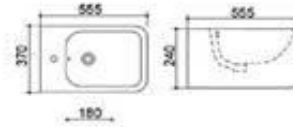

# Althea

**TR2063**  
Wall mounted WC  
Size 550x340x370mm

**TR5074**  
Bidet  
Size 540x310x370mm

**STR2044**  
Wall Mounted WC  
Size 550x360x345mm

**STR5019**  
Bidet  
Size 555x355x240mm

**TR5037**  
Bidet  
Size 495x400x340mm

**TR2085**  
Wall mounted WC  
Size 495x405x350mm

# Althea

**TR5072**  
**Bidet**  
**Size 600x450x405mm**

**TR2122**  
**Wall mounted WC**  
**Size 555x370x340mm**

**STR2047**  
**Wall mounted WC**  
**Size 550x355x400mm**

**TR2165**  
**Wall mounted WC**  
**Size 535x350x370mm**