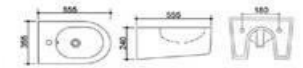

# Althea

**TR2063**  
Wall mounted WC  
Size 550x340x370mm

**TR5074**  
Bidet  
Size 540x310x370mm

**STR2044**  
Wall Mounted WC  
Size 550x360x345mm

**STR5019**  
Bidet  
Size 555x355x240mm

**TR5037**  
Bidet  
Size 495x400x340mm

**TR2085**  
Wall mounted WC  
Size 495x405x350mm

# Althea

**TR5072**  
**Bidet**  
**Size 600x450x405mm**

**TR2122**  
**Wall mounted WC**  
**Size 555x370x340mm**

**STR2047**  
**Wall mounted WC**  
**Size 550x355x400mm**

**TR2165**  
**Wall mounted WC**  
**Size 535x350x370mm**