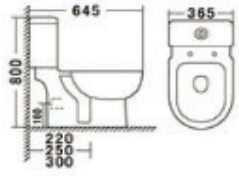

2162B

Pedestal Basin
Size: 640 x 520 x 870mm
Size: 570 x 450 x 810mm
Fixing to wall back

2162C

Bidet
Size: 565 x 360 x 410mm
Fixing to wall back

ABDEL AHAD TRADING

BSALIM MAIN ROAD
FOR MORE INFO:

MICHEL: 71 - 806222

JOE: 81 - 357222

MAZEN: 03286016

Chemin Bleu

Q-30

Washdown Two-piece Closet (P-trap)
Size: 645 x 365 x 800mm
S-trap: 220, 250, 300mm Roughing-in
P-trap: 180mm Roughing-in

Pedestal Basin
Size: 600 x 445 x 860mm
Fixing to wall back

Wall-hung Basin
Size: 600 x 435 x 480mm
wall-hung installation

Bidet
Size: 495 x 365 x 420mm
Fixing to wall back

Q-60

Washdown One-piece Closet (P-trap)
Size: 740 x 425 x 750mm
S-trap: 220, 250, 300mm Roughing-in
P-trap: 160mm Roughing-in

Pedestal Basin
Size: 620 x 510 x 900mm
Fixing to wall back

Wall-hung Basin
Size: 345 x 275 x 350mm
Wall-hung installation

Bidet
Size: 635 x 425 x 490mm
Fixing to wall back

ABDEL AHAD TRADING

BSALIM MAIN ROAD
FOR MORE INFO: