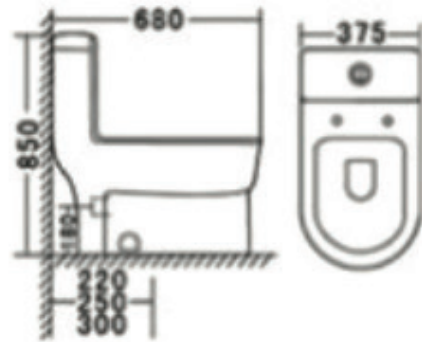

S-trap, 250mm Roughing-in

P-trap, 180mm Roughing-in

M-9069

直冲式连体坐便器

Washdown one-piece Toilet

Size: 680x360x755mm

S-trap, 100/200/220/250mm Roughing-in

P-trap, 180mm Roughing-in

MAZEN: 03286016

Chemin Bleu

Q-70

Washdown One-piece Closet(P-trap)
Size: 680 x 375 x 850mm
S-trap, 220, 250, 300mm Roughing-in
P-trap, 180mm Roughing-in

Pedestal Basin
Size: 615 x 450 x 810mm
Fixing to wall back

Wall-hung Basin
Size: 615 x 480 x 530mm
Wall-hung installation

Bidet
Size: 545 x 370 x 455mm
Fixing to wall back

ABDEL AHAD TRADING

BSALIM MAIN ROAD

FOR MORE INFO:

MICHEL: 71 - 806222

JOE: 81 - 357222

MAZEN: 03286016

Size: 800X380X840mm

S-trap, 250mm

P-trap, 180mm

007

Product name: JC0007

Product number: **JC0007**

Size: 515x450x800mm

Code: **1014**