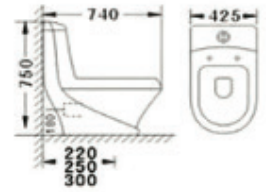

JOE: 81 - 357222

MAZEN: 03286016

Chemin Bleu

Q-30

Washdown Two-piece Closet (P-trap)
Size: 645 x 365 x 800mm
S-trap: 220, 250, 300mm Roughing-in
P-trap: 180mm Roughing-in

Pedestal Basin
Size: 600 x 445 x 860mm
Fixing to wall back

Wall-hung Basin
Size: 600 x 435 x 480mm
wall-hung installation

Bidet
Size: 495 x 365 x 420mm
Fixing to wall back

Q-60

Washdown One-piece Closet (P-trap)
Size: 740 x 425 x 750mm
S-trap: 220, 250, 300mm Roughing-in
P-trap: 160mm Roughing-in

Pedestal Basin
Size: 620 x 510 x 900mm
Fixing to wall back

Wall-hung Basin
Size: 345 x 275 x 350mm
Wall-hung installation

Bidet
Size: 635 x 425 x 490mm
Fixing to wall back

ABDEL AHAD TRADING

BSALIM MAIN ROAD
FOR MORE INFO:

S-trap, 250mm Roughing-in

P-trap, 180mm Roughing-in

M-9069

直冲式连体坐便器

Washdown one-piece Toilet

Size: 680x360x755mm

S-trap, 100/200/220/250mm Roughing-in

P-trap, 180mm Roughing-in