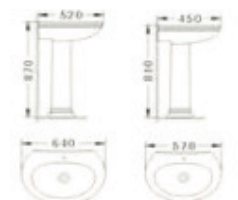

Code: 301B5

Wall-hung Basin
Size: 600 x 450 x 460mm
Wall-hung installation

CODE:2162

2162A

Washdown Two-piece Closet(P-trap)
Size: 670 x 350 x 810mm
S-trap, 220, 250, 300mm Roughing-in
P-trap, 180mm Roughing-in

2162B

Pedestal Basin
Size: 640 x 520 x 870mm
Size: 570 x 450 x 810mm
Fixing to wall back

2162C

Bidet
Size: 565 x 360 x 410mm
Fixing to wall back

ABDEL AHAD TRADING

BSALIM MAIN ROAD
FOR MORE INFO:

MICHEL: 71 - 806222

Wall-hung Basin
Size: 600 x 435 x 480mm
wall-hung installation

Bidet
Size: 495 x 365 x 420mm
Fixing to wall back

Q-60

Washdown One-piece Closet (P-trap)
Size: 740 x 425 x 750mm
S-trap: 220, 250, 300mm Roughing-in
P-trap: 160mm Roughing-in

Pedestal Basin
Size: 620 x 510 x 900mm
Fixing to wall back

Wall-hung Basin
Size: 345 x 275 x 350mm
Wall-hung installation

Bidet
Size: 635 x 425 x 490mm
Fixing to wall back

ABDEL AHAD TRADING

BSALIM MAIN ROAD
FOR MORE INFO: