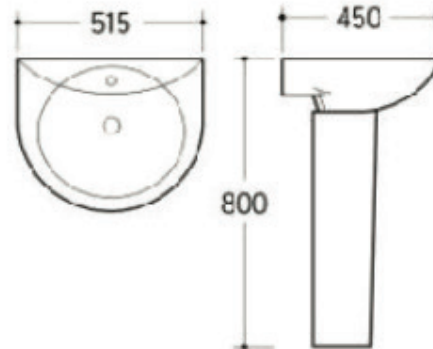

Wall-hung Basin
Size: 615 x 480 x 530mm
Wall-hung installation

Bidet
Size: 545 x 370 x 455mm
Fixing to wall back

ABDEL AHAD TRADING

BSALIM MAIN ROAD

FOR MORE INFO:

MICHEL: 71 - 806222

JOE: 81 - 357222

MAZEN: 03286016

Chemin Bleu

Q-80

Washdown Two-piece Closet(P-trap)
Size: 650x370x785mm
S-trap, 220, 250, 300mm Roughing-in
P-trap, 180mm Roughing-in

Pedestal Basin
Size: 610x480x885mm
Fixing to wall back

Bidet
Size: 520x355x395mm
Fixing to wall back

Size: 800X380X840mm

S-trap, 250mm

P-trap, 180mm

007

Product name: JC0007

Product number: **JC0007**

Size: 515x450x800mm

Code: **1014**

挂盆

Wall-hung Basin

Size: 600x450x460mm

Wall-hung installation

ABDEL AHAD TRADING

BSALIM MAIN ROAD

FOR MORE INFO:

MICHEL: 71 - 806222