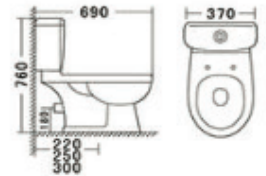

Chemin Bleu

CODE:2020

Code: 2200

Washdown Two-piece Closet(P-trap)
Size: 690 x 370 x 760mm
S-trap, 220, 250, 300mm Roughing-in
P-trap, 180mm Roughing-in

Code: 301B4

Pedestal Basin
Size: 600 x 450 x 790mm
Fixing to wall back

Code: 301B5

Wall-hung Basin
Size: 600 x 450 x 460mm
Wall-hung installation

CODE:2162

2162A

Washdown Two-piece Closet(P-trap)
Size: 670 x 350 x 810mm
S-trap, 220, 250, 300mm Roughing-in
P-trap, 180mm Roughing-in

2162B

Pedestal Basin
Size: 640 x 520 x 870mm
Size: 570 x 450 x 810mm
Fixing to wall back

2162C

Bidet
Size: 565 x 360 x 410mm
Fixing to wall back

ABDEL AHAD TRADING

BSALIM MAIN ROAD
FOR MORE INFO:

MICHEL: 71 - 806222

Wall-hung Basin
Size: 600 x 435 x 480mm
wall-hung installation

Bidet
Size: 495 x 365 x 420mm
Fixing to wall back

Q-60

Washdown One-piece Closet (P-trap)
Size: 740 x 425 x 750mm
S-trap: 220, 250, 300mm Roughing-in
P-trap: 160mm Roughing-in