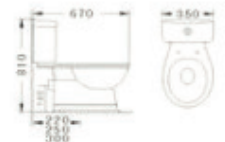

Chemin Bleu

CODE:2020

Code: 2200

Washdown Two-piece Closet(P-trap)
Size: 690 x 370 x 760mm
S-trap, 220, 250, 300mm Roughing-in
P-trap, 180mm Roughing-in

Code: 301B4

Pedestal Basin
Size: 600 x 450 x 790mm
Fixing to wall back

Code: 301B5

Wall-hung Basin
Size: 600 x 450 x 460mm
Wall-hung installation

CODE:2162

2162A

Washdown Two-piece Closet(P-trap)
Size: 670 x 350 x 810mm
S-trap, 220, 250, 300mm Roughing-in
P-trap, 180mm Roughing-in

2162B

Pedestal Basin
Size: 640 x 520 x 870mm
Size: 570 x 450 x 810mm
Fixing to wall back

2162C

Bidet
Size: 565 x 360 x 410mm
Fixing to wall back

ABDEL AHAD TRADING

BSALIM MAIN ROAD
FOR MORE INFO:

MICHEL: 71 - 806222

JOE: 81 - 357222

MAZEN: 03286016

Chemin Bleu

Q-30

Washdown Two-piece Closet (P-trap)
Size: 645 x 365 x 800mm
S-trap: 220, 250, 300mm Roughing-in
P-trap: 180mm Roughing-in

Pedestal Basin
Size: 600 x 445 x 860mm
Fixing to wall back