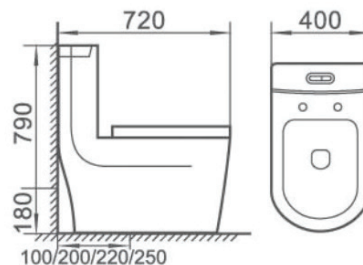

Wall-hung Basin
Size: 600 x 435 x 480mm
wall-hung installation

Bidet
Size: 495 x 365 x 420mm
Fixing to wall back

Q-60

Washdown One-piece Closet (P-trap)
Size: 740 x 425 x 750mm
S-trap: 220, 250, 300mm Roughing-in
P-trap: 160mm Roughing-in

Pedestal Basin
Size: 620 x 510 x 900mm
Fixing to wall back

Wall-hung Basin
Size: 345 x 275 x 350mm
Wall-hung installation

Bidet
Size: 635 x 425 x 490mm
Fixing to wall back

ABDEL AHAD TRADING

BSALIM MAIN ROAD
FOR MORE INFO:

S-trap, 250mm Roughing-in

P-trap, 180mm Roughing-in

M-9069

直冲式连体坐便器

Washdown one-piece Toilet

Size: 680x360x755mm

S-trap, 100/200/220/250mm Roughing-in

P-trap, 180mm Roughing-in

Size: 800X380X840mm

S-trap, 250mm

P-trap, 180mm

007

Product name: JC0007

Product number: **JC0007**

Size: 515x450x800mm

Code: **1014**