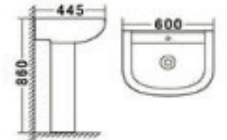

2162B

Pedestal Basin
Size: 640 x 520 x 870mm
Size: 570 x 450 x 810mm
Fixing to wall back

2162C

Bidet
Size: 565 x 360 x 410mm
Fixing to wall back

ABDEL AHAD TRADING

BSALIM MAIN ROAD
FOR MORE INFO:

MICHEL: 71 - 806222

JOE: 81 - 357222

MAZEN: 03286016

Chemin Bleu

Q-30

Washdown Two-piece Closet (P-trap)
Size: 645 x 365 x 800mm
S-trap: 220, 250, 300mm Roughing-in
P-trap: 180mm Roughing-in

Pedestal Basin
Size: 600 x 445 x 860mm
Fixing to wall back

Wall-hung Basin
Size: 600 x 435 x 480mm
wall-hung installation

Bidet
Size: 495 x 365 x 420mm
Fixing to wall back

Q-60

Washdown One-piece Closet (P-trap)
Size: 740 x 425 x 750mm
S-trap: 220, 250, 300mm Roughing-in
P-trap: 160mm Roughing-in

Pedestal Basin
Size: 620 x 510 x 900mm
Fixing to wall back

Wall-hung Basin
Size: 345 x 275 x 350mm
Wall-hung installation

Bidet
Size: 635 x 425 x 490mm
Fixing to wall back

ABDEL AHAD TRADING

BSALIM MAIN ROAD
FOR MORE INFO: