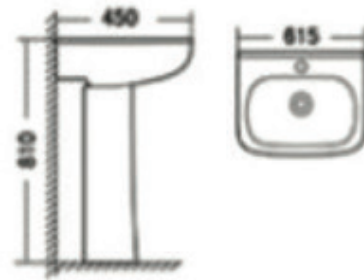

MAZEN: 03286016

Chemin Bleu

Q-70

Washdown One-piece Closet(P-trap)
Size: 680 x 375 x 850mm
S-trap, 220, 250, 300mm Roughing-in
P-trap, 180mm Roughing-in

Pedestal Basin
Size: 615 x 450 x 810mm
Fixing to wall back

Wall-hung Basin
Size: 615 x 480 x 530mm
Wall-hung installation

Bidet
Size: 545 x 370 x 455mm
Fixing to wall back

ABDEL AHAD TRADING

BSALIM MAIN ROAD

FOR MORE INFO:

MICHEL: 71 - 806222

JOE: 81 - 357222

MAZEN: 03286016

Chemin Bleu

Q-80

Washdown Two-piece Closet(P-trap)
Size: 650x370x785mm
S-trap, 220, 250, 300mm Roughing-in
P-trap, 180mm Roughing-in

Pedestal Basin
Size: 610x480x885mm
Fixing to wall back

Bidet
Size: 520x355x395mm
Fixing to wall back

Size: 800X380X840mm

S-trap, 250mm

P-trap, 180mm

007

Product name: JC0007

Product number: **JC0007**

Size: 515x450x800mm

Code: **1014**