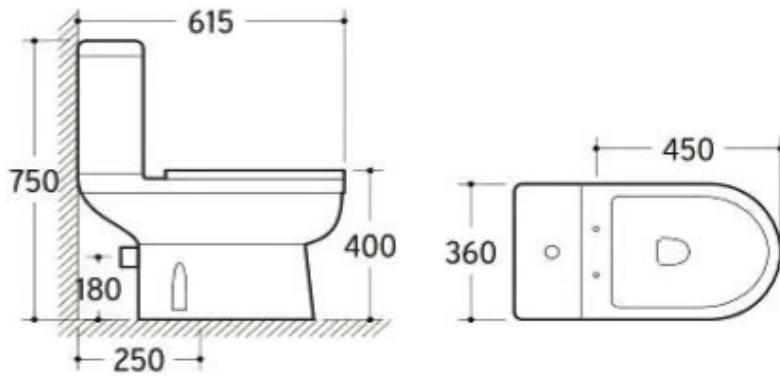

Pedestal Basin
Size: 620 x 510 x 900mm
Fixing to wall back

Wall-hung Basin
Size: 345 x 275 x 350mm
Wall-hung installation

Bidet
Size: 635 x 425 x 490mm
Fixing to wall back

ABDEL AHAD TRADING

BSALIM MAIN ROAD
FOR MORE INFO:

Size: 800X380X840mm

S-trap, 250mm

P-trap, 180mm

007

Product name: JC0007

Product number: **JC0007**

Size: 515x450x800mm

Code: **1014**

挂盆

Wall-hung Basin

Size: 600x450x460mm

Wall-hung installation

ABDEL AHAD TRADING

BSALIM MAIN ROAD

FOR MORE INFO:

MICHEL: 71 - 806222

JOE: 81 - 357222

MAZEN: 03286016

Chemin Bleu

Product name: IA003
Product number: IA003
Size: 615*360*750mm

003

ABDEL AHAD TRADING

BSALIM MAIN ROAD
FOR MORE INFO:

MICHEL: 71 - 806222