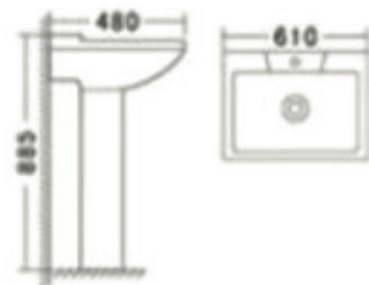

Wall-hung Basin
Size: 615 x 480 x 530mm
Wall-hung installation

Bidet
Size: 545 x 370 x 455mm
Fixing to wall back

ABDEL AHAD TRADING

BSALIM MAIN ROAD

FOR MORE INFO:

MICHEL: 71 - 806222

JOE: 81 - 357222

MAZEN: 03286016

Chemin Bleu

Q-80

Washdown Two-piece Closet(P-trap)
Size: 650x370x785mm
S-trap, 220, 250, 300mm Roughing-in
P-trap, 180mm Roughing-in

Pedestal Basin
Size: 610x480x885mm
Fixing to wall back

Bidet
Size: 520x355x395mm
Fixing to wall back

Size: 800X380X840mm

S-trap, 250mm

P-trap, 180mm

007

Product name: JC0007

Product number: **JC0007**

Size: 515x450x800mm

Code: **1014**