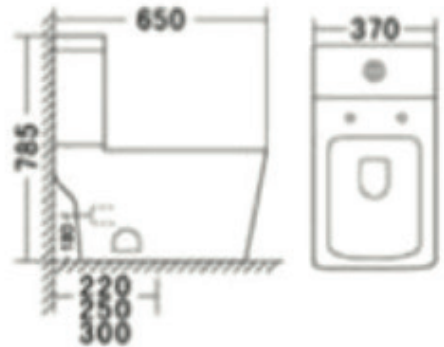

MAZEN: 03286016

Chemin Bleu

Q-70

Washdown One-piece Closet(P-trap)
Size: 680 x 375 x 850mm
S-trap, 220, 250, 300mm Roughing-in
P-trap, 180mm Roughing-in

Pedestal Basin
Size: 615 x 450 x 810mm
Fixing to wall back

Wall-hung Basin
Size: 615 x 480 x 530mm
Wall-hung installation

Bidet
Size: 545 x 370 x 455mm
Fixing to wall back

ABDEL AHAD TRADING

BSALIM MAIN ROAD

FOR MORE INFO:

MICHEL: 71 - 806222

JOE: 81 - 357222

MAZEN: 03286016

Chemin Bleu

Q-80

Washdown Two-piece Closet(P-trap)
Size: 650x370x785mm
S-trap, 220, 250, 300mm Roughing-in
P-trap, 180mm Roughing-in

Pedestal Basin
Size: 610x480x885mm
Fixing to wall back

Bidet
Size: 520x355x395mm
Fixing to wall back

Size: 800X380X840mm

S-trap, 250mm

P-trap, 180mm

007

Product name: JC0007

Product number: **JC0007**

Size: 515x450x800mm

Code: **1014**