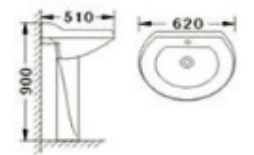

JOE: 81 - 357222

MAZEN: 03286016

Chemin Bleu

Q-30

Washdown Two-piece Closet (P-trap)
Size: 645 x 365 x 800mm
S-trap: 220, 250, 300mm Roughing-in
P-trap: 180mm Roughing-in

Pedestal Basin
Size: 600 x 445 x 860mm
Fixing to wall back

Wall-hung Basin
Size: 600 x 435 x 480mm
wall-hung installation

Bidet
Size: 495 x 365 x 420mm
Fixing to wall back

Q-60

Washdown One-piece Closet (P-trap)
Size: 740 x 425 x 750mm
S-trap: 220, 250, 300mm Roughing-in
P-trap: 160mm Roughing-in

Pedestal Basin
Size: 620 x 510 x 900mm
Fixing to wall back

Wall-hung Basin
Size: 345 x 275 x 350mm
Wall-hung installation

Bidet
Size: 635 x 425 x 490mm
Fixing to wall back

ABDEL AHAD TRADING

BSALIM MAIN ROAD
FOR MORE INFO:

Size: 800X380X840mm

S-trap, 250mm

P-trap, 180mm

007

Product name: JC0007

Product number: **JC0007**

Size: 515x450x800mm

Code: **1014**