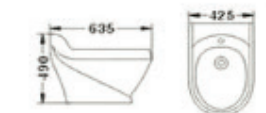

JOE: 81 - 357222

MAZEN: 03286016

Chemin Bleu

Q-30

Washdown Two-piece Closet (P-trap)
Size: 645 x 365 x 800mm
S-trap: 220, 250, 300mm Roughing-in
P-trap: 180mm Roughing-in

Pedestal Basin
Size: 600 x 445 x 860mm
Fixing to wall back

Wall-hung Basin
Size: 600 x 435 x 480mm
wall-hung installation

Bidet
Size: 495 x 365 x 420mm
Fixing to wall back

Q-60

Washdown One-piece Closet (P-trap)
Size: 740 x 425 x 750mm
S-trap: 220, 250, 300mm Roughing-in
P-trap: 160mm Roughing-in

Pedestal Basin
Size: 620 x 510 x 900mm
Fixing to wall back

Wall-hung Basin
Size: 345 x 275 x 350mm
Wall-hung installation

Bidet
Size: 635 x 425 x 490mm
Fixing to wall back

ABDEL AHAD TRADING

BSALIM MAIN ROAD
FOR MORE INFO: