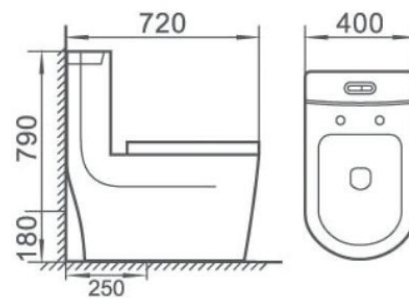

Wall-hung Basin
Size: 600 x 435 x 480mm
wall-hung installation

Bidet
Size: 495 x 365 x 420mm
Fixing to wall back

Q-60

Washdown One-piece Closet (P-trap)
Size: 740 x 425 x 750mm
S-trap: 220, 250, 300mm Roughing-in
P-trap: 160mm Roughing-in

Pedestal Basin
Size: 620 x 510 x 900mm
Fixing to wall back

Wall-hung Basin
Size: 345 x 275 x 350mm
Wall-hung installation

Bidet
Size: 635 x 425 x 490mm
Fixing to wall back

ABDEL AHAD TRADING

BSALIM MAIN ROAD
FOR MORE INFO:

MICHEL: 71 - 806222

JOE: 81 - 357222

MAZEN: 03286016

Chemin Bleu

M-9102

直冲式连体坐便器

Washdown one-piece Toilet

Size: 720x400x790mm

S-trap, 250mm Roughing-in

P-trap, 180mm Roughing-in

M-9069

直冲式连体坐便器

Washdown one-piece Toilet

Size: 680x360x755mm

S-trap, 100/200/220/250mm Roughing-in

P-trap, 180mm Roughing-in