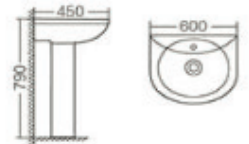

Chemin Bleu

CODE:2020

Code: 2200

Washdown Two-piece Closet(P-trap)
Size: 690 x 370 x 760mm
S-trap, 220, 250, 300mm Roughing-in
P-trap, 180mm Roughing-in

Code: 301B4

Pedestal Basin
Size: 600 x 450 x 790mm
Fixing to wall back

Code: 301B5

Wall-hung Basin
Size: 600 x 450 x 460mm
Wall-hung installation

CODE:2162

2162A

Washdown Two-piece Closet(P-trap)
Size: 670 x 350 x 810mm
S-trap, 220, 250, 300mm Roughing-in
P-trap, 180mm Roughing-in

2162B

Pedestal Basin
Size: 640 x 520 x 870mm
Size: 570 x 450 x 810mm
Fixing to wall back

2162C

Bidet
Size: 565 x 360 x 410mm
Fixing to wall back

ABDEL AHAD TRADING

BSALIM MAIN ROAD
FOR MORE INFO:

MICHEL: 71 - 806222

Wall-hung Basin
Size: 600 x 435 x 480mm
wall-hung installation

Bidet
Size: 495 x 365 x 420mm
Fixing to wall back

Q-60

Washdown One-piece Closet (P-trap)
Size: 740 x 425 x 750mm
S-trap: 220, 250, 300mm Roughing-in
P-trap: 160mm Roughing-in