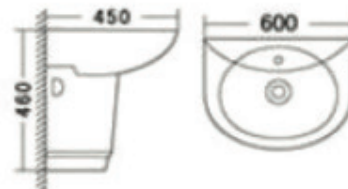

Wall-hung Basin
Size: 615 x 480 x 530mm
Wall-hung installation

Bidet
Size: 545 x 370 x 455mm
Fixing to wall back

ABDEL AHAD TRADING

BSALIM MAIN ROAD

FOR MORE INFO:

MICHEL: 71 - 806222

JOE: 81 - 357222

MAZEN: 03286016

Chemin Bleu

Q-80

Washdown Two-piece Closet(P-trap)
Size: 650x370x785mm
S-trap, 220, 250, 300mm Roughing-in
P-trap, 180mm Roughing-in

Pedestal Basin
Size: 610x480x885mm
Fixing to wall back

Bidet
Size: 520x355x395mm
Fixing to wall back

Size: 800X380X840mm

S-trap, 250mm

P-trap, 180mm

007

Product name: JC0007

Product number: **JC0007**

Size: 515x450x800mm

Code: **1014**

挂盆

Wall-hung Basin

Size: 600x450x460mm

Wall-hung installation

ABDEL AHAD TRADING

BSALIM MAIN ROAD

FOR MORE INFO:

MICHEL: 71 - 806222