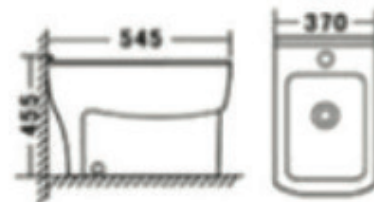

MAZEN: 03286016

Chemin Bleu

Q-70

Washdown One-piece Closet(P-trap)
Size: 680 x 375 x 850mm
S-trap, 220, 250, 300mm Roughing-in
P-trap, 180mm Roughing-in

Pedestal Basin
Size: 615 x 450 x 810mm
Fixing to wall back

Wall-hung Basin
Size: 615 x 480 x 530mm
Wall-hung installation

Bidet
Size: 545 x 370 x 455mm
Fixing to wall back

ABDEL AHAD TRADING

BSALIM MAIN ROAD

FOR MORE INFO:

MICHEL: 71 - 806222

JOE: 81 - 357222

MAZEN: 03286016

Size: 800X380X840mm

S-trap, 250mm

P-trap, 180mm

007

Product name: JC0007

Product number: **JC0007**

Size: 515x450x800mm

Code: **1014**