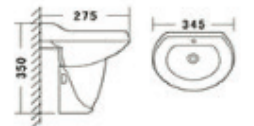

JOE: 81 - 357222

MAZEN: 03286016

Chemin Bleu

Q-30

Washdown Two-piece Closet (P-trap)
Size: 645 x 365 x 800mm
S-trap: 220, 250, 300mm Roughing-in
P-trap: 180mm Roughing-in

Pedestal Basin
Size: 600 x 445 x 860mm
Fixing to wall back

Wall-hung Basin
Size: 600 x 435 x 480mm
wall-hung installation

Bidet
Size: 495 x 365 x 420mm
Fixing to wall back

Q-60

Washdown One-piece Closet (P-trap)
Size: 740 x 425 x 750mm
S-trap: 220, 250, 300mm Roughing-in
P-trap: 160mm Roughing-in

Pedestal Basin
Size: 620 x 510 x 900mm
Fixing to wall back

Wall-hung Basin
Size: 345 x 275 x 350mm
Wall-hung installation

Bidet
Size: 635 x 425 x 490mm
Fixing to wall back

ABDEL AHAD TRADING

BSALIM MAIN ROAD
FOR MORE INFO:

Size: 800X380X840mm

S-trap, 250mm

P-trap, 180mm

007

Product name: JC0007

Product number: **JC0007**

Size: 515x450x800mm

Code: **1014**