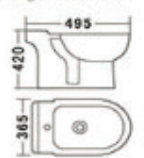

2162B

Pedestal Basin
Size: 640 x 520 x 870mm
Size: 570 x 450 x 810mm
Fixing to wall back

2162C

Bidet
Size: 565 x 360 x 410mm
Fixing to wall back

ABDEL AHAD TRADING

BSALIM MAIN ROAD
FOR MORE INFO:

MICHEL: 71 - 806222

JOE: 81 - 357222

MAZEN: 03286016

Chemin Bleu

Q-30

Washdown Two-piece Closet (P-trap)
Size: 645 x 365 x 800mm
S-trap: 220, 250, 300mm Roughing-in
P-trap: 180mm Roughing-in

Pedestal Basin
Size: 600 x 445 x 860mm
Fixing to wall back

Wall-hung Basin
Size: 600 x 435 x 480mm
wall-hung installation

Bidet
Size: 495 x 365 x 420mm
Fixing to wall back

Q-60

Washdown One-piece Closet (P-trap)
Size: 740 x 425 x 750mm
S-trap: 220, 250, 300mm Roughing-in
P-trap: 160mm Roughing-in

Pedestal Basin
Size: 620 x 510 x 900mm
Fixing to wall back

Wall-hung Basin
Size: 345 x 275 x 350mm
Wall-hung installation

Bidet
Size: 635 x 425 x 490mm
Fixing to wall back

ABDEL AHAD TRADING

BSALIM MAIN ROAD
FOR MORE INFO: