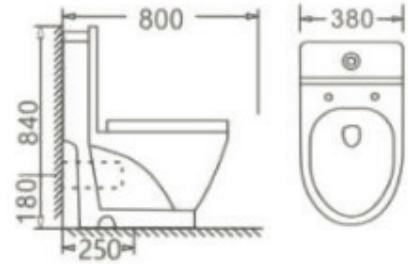

Wall-hung Basin
Size: 615 x 480 x 530mm
Wall-hung installation

Bidet
Size: 545 x 370 x 455mm
Fixing to wall back

ABDEL AHAD TRADING

BSALIM MAIN ROAD

FOR MORE INFO:

MICHEL: 71 - 806222

JOE: 81 - 357222

MAZEN: 03286016

Chemin Bleu

Q-80

Washdown Two-piece Closet(P-trap)
Size: 650x370x785mm
S-trap, 220, 250, 300mm Roughing-in
P-trap, 180mm Roughing-in

Pedestal Basin
Size: 610x480x885mm
Fixing to wall back

Bidet
Size: 520x355x395mm
Fixing to wall back

Size: 800X380X840mm

S-trap, 250mm

P-trap, 180mm

007

Product name: JC0007

Product number: **JC0007**

Size: 515x450x800mm

Code: **1014**

挂盆

Wall-hung Basin

Size: 600x450x460mm

Wall-hung installation

ABDEL AHAD TRADING

BSALIM MAIN ROAD

FOR MORE INFO:

MICHEL: 71 - 806222