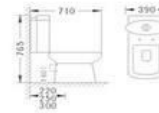

Code: 2160B

Pedestal Basin
Size: 620 x 510 x 900mm
Fixing to wall back.

Code: 2160B2

Wall-hung Basin
Size: 345 x 275 x 350mm
Wall-hung installation

Code: 2160C

妇洗器
Bidet
Size: 635 x 425 x 490mm
Fixing to wall back.

Chemin Bleu

2200

Code: 2200

Washdown Two-piece Closet (P-trap)
Size: 690 x 370 x 760mm
S-trap, 220, 250, 300mm Roughing-in
P-trap, 180mm Roughing-in

Code: 301B4

Pedestal Basin
Size: 600 x 450 x 790mm
Fixing to wall back

Code: 301B5

Wall-hung Basin
Size: 600 x 450 x 460mm
Wall-hung installation

Chemin Bleu

K- 40

2170A
K- 40

Washdown Two-piece Closet(P-trap)
Size: 710 x 390 x 765mm
S-trap, 220, 250, 300mm Roughing-in
P-trap, 180mm Roughing-in

2170B
K- 40

Pedestal Basin
Size: 710 x 520 x 880mm
Fixing to wall back

2170B2
K- 40

Wall-hung Basin
Size: 710 x 525 x 525mm
Wall-hung installation

2170C
K- 40

Bidet
Size: 600 x 370 x 395mm
Fixing to wall back