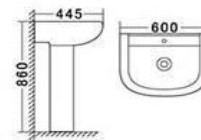

Chemin Bleu

2341

Code: 2341A

Washdown Two-piece Closet (P-trap)
 Size: 645 x 365 x 800mm
 S-trap: 220, 250, 300mm Roughing-in
 P-trap: 180mm Roughing-in

Code: 2341B

Pedestal Basin
 Size: 600 x 445 x 860mm
 Fixing to wall back

Code: 2341B2

Wall-hung Basin
 Size: 600 x 435 x 480mm
 wall-hung installation

Code: 2341C

Bidet
 Size: 495 x 365 x 420mm
 Fixing to wall back

Chemin Bleu

2162

2162A

Washdown Two-piece Closet(P-trap)
Size: 670 x 350 x 810mm
S-trap, 220, 250, 300mm Roughing-in
P-trap, 180mm Roughing-in

2162B

Pedestal Basin
Size: 640 x 520 x 870mm
Size: 570 x 450 x 810mm
Fixing to wall back

2162C

Bidet
Size: 565 x 360 x 410mm
Fixing to wall back

Chemin Bleu

2160

Code: 2160A

Washdown One-piece Closet(P-trap)
Size: 740 x 425 x 750mm
S-trap, 220, 250, 300mm Roughing-in
P-trap, 180mm Roughing-in

Code: 2160B

Pedestal Basin
Size: 620 x 510 x 900mm
Fixing to wall back.

Code: 2160B2

Wall-hung Basin
Size: 345 x 275 x 350mm
Wall-hung installation

Code: 2160C

妇洗器
Bidet
Size: 635 x 425 x 490mm
Fixing to wall back.