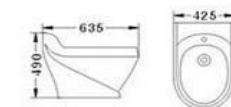

2162B

Pedestal Basin
Size: 640 x 520 x 870mm
Size: 570 x 450 x 810mm
Fixing to wall back

2162C

Bidet
Size: 565 x 360 x 410mm
Fixing to wall back

Chemin Bleu

2160

Code: 2160A

Washdown One-piece Closet(P-trap)
Size: 740 x 425 x 750mm
S-trap, 220, 250, 300mm Roughing-in
P-trap, 180mm Roughing-in

Code: 2160B

Pedestal Basin
Size: 620 x 510 x 900mm
Fixing to wall back.

Code: 2160B2

Wall-hung Basin
Size: 345 x 275 x 350mm
Wall-hung installation

Code: 2160C

妇洗器
Bidet
Size: 635 x 425 x 490mm
Fixing to wall back.

Chemin Bleu

2200

Code: 2200

Washdown Two-piece Closet (P-trap)
Size: 690 x 370 x 760mm
S-trap, 220, 250, 300mm Roughing-in
P-trap, 180mm Roughing-in

Code: 301B4

Pedestal Basin
Size: 600 x 450 x 790mm
Fixing to wall back

Code: 301B5

Wall-hung Basin
Size: 600 x 450 x 460mm
Wall-hung installation

Chemin Bleu

K- 40

2170A
K- 40

Washdown Two-piece Closet(P-trap)
Size: 710 x 390 x 765mm
S-trap, 220, 250, 300mm Roughing-in
P-trap, 180mm Roughing-in