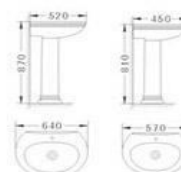

Code: 2341B2

Wall-hung Basin
 Size: 600 x 435 x 480mm
 wall-hung installation

Code: 2341C

Bidet
 Size: 495 x 365 x 420mm
 Fixing to wall back

Chemin Bleu

2162

2162A

Washdown Two-piece Closet(P-trap)
Size: 670 x 350 x 810mm
S-trap, 220, 250, 300mm Roughing-in
P-trap, 180mm Roughing-in

2162B

Pedestal Basin
Size: 640 x 520 x 870mm
Size: 570 x 450 x 810mm
Fixing to wall back

2162C

Bidet
Size: 565 x 360 x 410mm
Fixing to wall back

Chemin Bleu

2160

Code: 2160A

Washdown One-piece Closet(P-trap)
Size: 740 x 425 x 750mm
S-trap, 220, 250, 300mm Roughing-in
P-trap, 180mm Roughing-in

Code: 2160B

Pedestal Basin
Size: 620 x 510 x 900mm
Fixing to wall back.

Code: 2160B2

Wall-hung Basin
Size: 345 x 275 x 350mm
Wall-hung installation

Code: 2160C

妇洗器
Bidet
Size: 635 x 425 x 490mm
Fixing to wall back.

2170B
K- 40

Pedestal Basin
Size: 710 x 520 x 880mm
Fixing to wall back

2170B2
K- 40

Wall-hung Basin
Size: 710 x 525 x 525mm
Wall-hung installation

2170C
K- 40

Bidet
Size: 600 x 370 x 395mm
Fixing to wall back