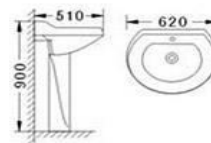

Code: 2341B2

Wall-hung Basin
 Size: 600 x 435 x 480mm
 wall-hung installation

Code: 2341C

Bidet
 Size: 495 x 365 x 420mm
 Fixing to wall back

Chemin Bleu

2162

2162A

Washdown Two-piece Closet(P-trap)
Size: 670 x 350 x 810mm
S-trap, 220, 250, 300mm Roughing-in
P-trap, 180mm Roughing-in

2162B

Pedestal Basin
Size: 640 x 520 x 870mm
Size: 570 x 450 x 810mm
Fixing to wall back

2162C

Bidet
Size: 565 x 360 x 410mm
Fixing to wall back

Chemin Bleu

2160

Code: 2160A

Washdown One-piece Closet(P-trap)
Size: 740 x 425 x 750mm
S-trap, 220, 250, 300mm Roughing-in
P-trap, 180mm Roughing-in

Code: 2160B

Pedestal Basin
Size: 620 x 510 x 900mm
Fixing to wall back.

Code: 2160B2

Wall-hung Basin
Size: 345 x 275 x 350mm
Wall-hung installation

Code: 2160C

妇洗器
Bidet
Size: 635 x 425 x 490mm
Fixing to wall back.

Chemin Bleu

2200

Code: 2200

Washdown Two-piece Closet (P-trap)
Size: 690 x 370 x 760mm
S-trap, 220, 250, 300mm Roughing-in
P-trap, 180mm Roughing-in

Code: 301B4

Pedestal Basin
Size: 600 x 450 x 790mm
Fixing to wall back