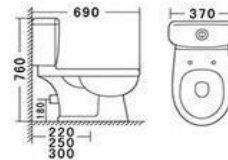

2162B

Pedestal Basin
Size: 640 x 520 x 870mm
Size: 570 x 450 x 810mm
Fixing to wall back

2162C

Bidet
Size: 565 x 360 x 410mm
Fixing to wall back

Chemin Bleu

2160

Code: 2160A

Washdown One-piece Closet(P-trap)
Size: 740 x 425 x 750mm
S-trap, 220, 250, 300mm Roughing-in
P-trap, 180mm Roughing-in

Code: 2160B

Pedestal Basin
Size: 620 x 510 x 900mm
Fixing to wall back.

Code: 2160B2

Wall-hung Basin
Size: 345 x 275 x 350mm
Wall-hung installation

Code: 2160C

妇洗器
Bidet
Size: 635 x 425 x 490mm
Fixing to wall back.

Chemin Bleu

2200

Code: 2200

Washdown Two-piece Closet (P-trap)
Size: 690 x 370 x 760mm
S-trap, 220, 250, 300mm Roughing-in
P-trap, 180mm Roughing-in

Code: 301B4

Pedestal Basin
Size: 600 x 450 x 790mm
Fixing to wall back

Code: 301B5

Wall-hung Basin
Size: 600 x 450 x 460mm
Wall-hung installation

Chemin Bleu

K- 40

2170A
K- 40

Washdown Two-piece Closet(P-trap)
Size: 710 x 390 x 765mm
S-trap, 220, 250, 300mm Roughing-in
P-trap, 180mm Roughing-in