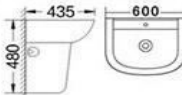

Chemin Bleu

2341

Code: 2341A

Washdown Two-piece Closet (P-trap)
 Size: 645 x 365 x 800mm
 S-trap: 220, 250, 300mm Roughing-in
 P-trap: 180mm Roughing-in

Code: 2341B

Pedestal Basin
 Size: 600 x 445 x 860mm
 Fixing to wall back

Code: 2341B2

Wall-hung Basin
 Size: 600 x 435 x 480mm
 wall-hung installation

Code: 2341C

Bidet
 Size: 495 x 365 x 420mm
 Fixing to wall back

Chemin Bleu

2162

2162A

Washdown Two-piece Closet(P-trap)
Size: 670 x 350 x 810mm
S-trap, 220, 250, 300mm Roughing-in
P-trap, 180mm Roughing-in

2162B

Pedestal Basin
Size: 640 x 520 x 870mm
Size: 570 x 450 x 810mm
Fixing to wall back

2162C

Bidet
Size: 565 x 360 x 410mm
Fixing to wall back

Chemin Bleu

2160

Code: 2160A

Washdown One-piece Closet(P-trap)
Size: 740 x 425 x 750mm
S-trap, 220, 250, 300mm Roughing-in
P-trap, 180mm Roughing-in

Code: 2160B

Pedestal Basin
Size: 620 x 510 x 900mm
Fixing to wall back.

Code: 2160B2

Wall-hung Basin
Size: 345 x 275 x 350mm
Wall-hung installation

Code: 2160C

妇洗器
Bidet
Size: 635 x 425 x 490mm
Fixing to wall back.