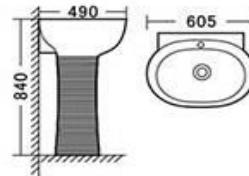

2170B
K- 40

Pedestal Basin
Size: 710 x 520 x 880mm
Fixing to wall back

2170B2
K- 40

Wall-hung Basin
Size: 710 x 525 x 525mm
Wall-hung installation

2170C
K- 40

Bidet
Size: 600 x 370 x 395mm
Fixing to wall back

Product number: **JC0007**

Size: 515x450x800mm

JA0251

Washdown Close-coupled Closet

Size: 675x380x785mm

S-trap, 250mm Roughing-in

Chemin Bleu

1014

- White wall hung toilet with glossy finishing
- High pressure flushing
- Size: 530 x 360 x 370 mm
- P Trap

Code: **1014**

挂盆
Wall-hung Basin
Size: 600 x 450 x 460mm
Wall-hung installation

Chemin Bleu

2353

Code: 2353A
直冲式连体坐便器(横排)
Washdown One-piece Closet(P-trap)
Size: 685 × 390 × 795mm
Strap, 220, 250, 300mm Roughing-in
P-trap, 180mm Roughing-in

Code: 2353B
立柱盆
Pedestal Basin
Size: 605 × 490 × 840mm
Fixing to wall back