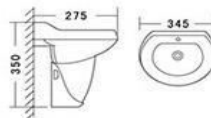

Code: 2341B2

Wall-hung Basin
 Size: 600 x 435 x 480mm
 wall-hung installation

Code: 2341C

Bidet
 Size: 495 x 365 x 420mm
 Fixing to wall back

Chemin Bleu

2162

2162A

Washdown Two-piece Closet(P-trap)
Size: 670 x 350 x 810mm
S-trap, 220, 250, 300mm Roughing-in
P-trap, 180mm Roughing-in

2162B

Pedestal Basin
Size: 640 x 520 x 870mm
Size: 570 x 450 x 810mm
Fixing to wall back

2162C

Bidet
Size: 565 x 360 x 410mm
Fixing to wall back

Chemin Bleu

2160

Code: 2160A

Washdown One-piece Closet(P-trap)
Size: 740 x 425 x 750mm
S-trap, 220, 250, 300mm Roughing-in
P-trap, 180mm Roughing-in

Code: 2160B

Pedestal Basin
Size: 620 x 510 x 900mm
Fixing to wall back.

Code: 2160B2

Wall-hung Basin
Size: 345 x 275 x 350mm
Wall-hung installation

Code: 2160C

妇洗器
Bidet
Size: 635 x 425 x 490mm
Fixing to wall back.

Chemin Bleu

2200

Code: 2200

Washdown Two-piece Closet (P-trap)
Size: 690 x 370 x 760mm
S-trap, 220, 250, 300mm Roughing-in
P-trap, 180mm Roughing-in

Code: 301B4

Pedestal Basin
Size: 600 x 450 x 790mm
Fixing to wall back