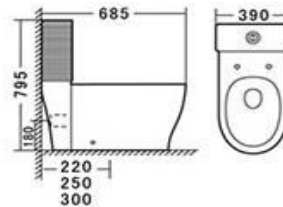

2170B
K- 40

Pedestal Basin
Size: 710 x 520 x 880mm
Fixing to wall back

2170B2
K- 40

Wall-hung Basin
Size: 710 x 525 x 525mm
Wall-hung installation

2170C
K- 40

Bidet
Size: 600 x 370 x 395mm
Fixing to wall back

Product number: **JC0007**

Size: 515x450x800mm

JA0251

Washdown Close-coupled Closet

Size: 675x380x785mm

S-trap, 250mm Roughing-in

Chemin Bleu

1014

- White wall hung toilet with glossy finishing
- High pressure flushing
- Size: 530 x 360 x 370 mm
- P Trap

Code: **1014**

挂盆
Wall-hung Basin
Size: 600 x 450 x 460mm
Wall-hung installation

Chemin Bleu

2353

Code: 2353A
直冲式连体坐便器(横排)
Washdown One-piece Closet(P-trap)
Size: 685 × 390 × 795mm
Strap, 220, 250, 300mm Roughing-in
P-trap, 180mm Roughing-in

Code: 2353B
立柱盆
Pedestal Basin
Size: 605 × 490 × 840mm
Fixing to wall back