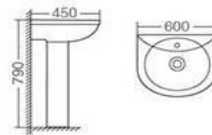

Code: 2160B

Pedestal Basin
Size: 620 x 510 x 900mm
Fixing to wall back.

Code: 2160B2

Wall-hung Basin
Size: 345 x 275 x 350mm
Wall-hung installation

Code: 2160C

妇洗器
Bidet
Size: 635 x 425 x 490mm
Fixing to wall back.

Chemin Bleu

2200

Code: 2200

Washdown Two-piece Closet (P-trap)
Size: 690 x 370 x 760mm
S-trap, 220, 250, 300mm Roughing-in
P-trap, 180mm Roughing-in

Code: 301B4

Pedestal Basin
Size: 600 x 450 x 790mm
Fixing to wall back

Code: 301B5

Wall-hung Basin
Size: 600 x 450 x 460mm
Wall-hung installation

Chemin Bleu

K- 40

2170A
K- 40

Washdown Two-piece Closet(P-trap)
Size: 710 x 390 x 765mm
S-trap, 220, 250, 300mm Roughing-in
P-trap, 180mm Roughing-in

2170B
K- 40

Pedestal Basin
Size: 710 x 520 x 880mm
Fixing to wall back

2170B2
K- 40

Wall-hung Basin
Size: 710 x 525 x 525mm
Wall-hung installation

2170C
K- 40

Bidet
Size: 600 x 370 x 395mm
Fixing to wall back