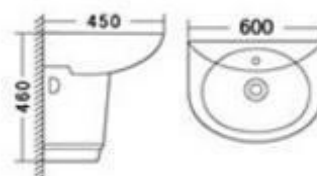

2170B
K- 40

Pedestal Basin
Size: 710 x 520 x 880mm
Fixing to wall back

2170B2
K- 40

Wall-hung Basin
Size: 710 x 525 x 525mm
Wall-hung installation

2170C
K- 40

Bidet
Size: 600 x 370 x 395mm
Fixing to wall back

Product number: **JC0007**

Size: 515x450x800mm

JA0251

Washdown Close-coupled Closet

Size: 675x380x785mm

S-trap, 250mm Roughing-in

Chemin Bleu

1014

- White wall hung toilet with glossy finishing
- High pressure flushing
- Size: 530 x 360 x 370 mm
- P Trap

Code: **1014**

挂盆
Wall-hung Basin
Size: 600 x 450 x 460mm
Wall-hung installation

Chemin Bleu

2353

Code: 2353A
直冲式连体坐便器(横排)
Washdown One-piece Closet(P-trap)
Size: 685 × 390 × 795mm
Strap, 220, 250, 300mm Roughing-in
P-trap, 180mm Roughing-in

Code: 2353B
立柱盆
Pedestal Basin
Size: 605 × 490 × 840mm
Fixing to wall back