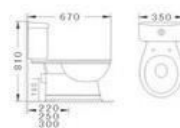

Chemin Bleu

2341

Code: 2341A

Washdown Two-piece Closet (P-trap)
 Size: 645 x 365 x 800mm
 S-trap: 220, 250, 300mm Roughing-in
 P-trap: 180mm Roughing-in

Code: 2341B

Pedestal Basin
 Size: 600 x 445 x 860mm
 Fixing to wall back

Code: 2341B2

Wall-hung Basin
 Size: 600 x 435 x 480mm
 wall-hung installation

Code: 2341C

Bidet
 Size: 495 x 365 x 420mm
 Fixing to wall back

Chemin Bleu

2162

2162A

Washdown Two-piece Closet(P-trap)
Size: 670 x 350 x 810mm
S-trap, 220, 250, 300mm Roughing-in
P-trap, 180mm Roughing-in

2162B

Pedestal Basin
Size: 640 x 520 x 870mm
Size: 570 x 450 x 810mm
Fixing to wall back

2162C

Bidet
Size: 565 x 360 x 410mm
Fixing to wall back

Chemin Bleu

2160

Code: 2160A

Washdown One-piece Closet(P-trap)
Size: 740 x 425 x 750mm
S-trap, 220, 250, 300mm Roughing-in
P-trap, 180mm Roughing-in

Code: 2160B

Pedestal Basin
Size: 620 x 510 x 900mm
Fixing to wall back.

Code: 2160B2

Wall-hung Basin
Size: 345 x 275 x 350mm
Wall-hung installation

Code: 2160C

妇洗器
Bidet
Size: 635 x 425 x 490mm
Fixing to wall back.