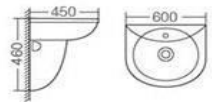

Code: 2160B

Pedestal Basin
Size: 620 x 510 x 900mm
Fixing to wall back.

Code: 2160B2

Wall-hung Basin
Size: 345 x 275 x 350mm
Wall-hung installation

Code: 2160C

妇洗器
Bidet
Size: 635 x 425 x 490mm
Fixing to wall back.

Chemin Bleu

2200

Code: 2200

Washdown Two-piece Closet (P-trap)
Size: 690 x 370 x 760mm
S-trap, 220, 250, 300mm Roughing-in
P-trap, 180mm Roughing-in

Code: 301B4

Pedestal Basin
Size: 600 x 450 x 790mm
Fixing to wall back

Code: 301B5

Wall-hung Basin
Size: 600 x 450 x 460mm
Wall-hung installation

Chemin Bleu

K- 40

2170A
K- 40

Washdown Two-piece Closet(P-trap)
Size: 710 x 390 x 765mm
S-trap, 220, 250, 300mm Roughing-in
P-trap, 180mm Roughing-in

2170B
K- 40

Pedestal Basin
Size: 710 x 520 x 880mm
Fixing to wall back

2170B2
K- 40

Wall-hung Basin
Size: 710 x 525 x 525mm
Wall-hung installation

2170C
K- 40

Bidet
Size: 600 x 370 x 395mm
Fixing to wall back