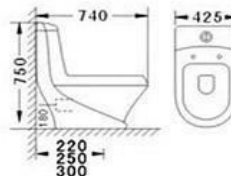

Code: 2341B2

Wall-hung Basin
 Size: 600 x 435 x 480mm
 wall-hung installation

Code: 2341C

Bidet
 Size: 495 x 365 x 420mm
 Fixing to wall back

Chemin Bleu

2162

2162A

Washdown Two-piece Closet(P-trap)
Size: 670 x 350 x 810mm
S-trap, 220, 250, 300mm Roughing-in
P-trap, 180mm Roughing-in

2162B

Pedestal Basin
Size: 640 x 520 x 870mm
Size: 570 x 450 x 810mm
Fixing to wall back

2162C

Bidet
Size: 565 x 360 x 410mm
Fixing to wall back

Chemin Bleu

2160

Code: 2160A

Washdown One-piece Closet(P-trap)
Size: 740 x 425 x 750mm
S-trap, 220, 250, 300mm Roughing-in
P-trap, 180mm Roughing-in

Code: 2160B

Pedestal Basin
Size: 620 x 510 x 900mm
Fixing to wall back.

Code: 2160B2

Wall-hung Basin
Size: 345 x 275 x 350mm
Wall-hung installation

Code: 2160C

妇洗器
Bidet
Size: 635 x 425 x 490mm
Fixing to wall back.

Chemin Bleu

2200

Code: 2200

Washdown Two-piece Closet (P-trap)
Size: 690 x 370 x 760mm
S-trap, 220, 250, 300mm Roughing-in
P-trap, 180mm Roughing-in

Code: 301B4

Pedestal Basin
Size: 600 x 450 x 790mm
Fixing to wall back