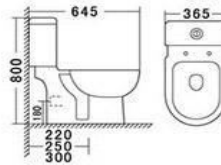

Chemin Bleu

2341

Code: 2341A

Washdown Two-piece Closet (P-trap)
 Size: 645 x 365 x 800mm
 S-trap: 220, 250, 300mm Roughing-in
 P-trap: 180mm Roughing-in

Code: 2341B

Pedestal Basin
 Size: 600 x 445 x 860mm
 Fixing to wall back

Code: 2341B2

Wall-hung Basin
 Size: 600 x 435 x 480mm
 wall-hung installation

Code: 2341C

Bidet
 Size: 495 x 365 x 420mm
 Fixing to wall back

Chemin Bleu

2162

2162A

Washdown Two-piece Closet(P-trap)
Size: 670 x 350 x 810mm
S-trap, 220, 250, 300mm Roughing-in
P-trap, 180mm Roughing-in

2162B

Pedestal Basin
Size: 640 x 520 x 870mm
Size: 570 x 450 x 810mm
Fixing to wall back

2162C

Bidet
Size: 565 x 360 x 410mm
Fixing to wall back

Chemin Bleu

2160

Code: 2160A

Washdown One-piece Closet(P-trap)
Size: 740 x 425 x 750mm
S-trap, 220, 250, 300mm Roughing-in
P-trap, 180mm Roughing-in

Code: 2160B

Pedestal Basin
Size: 620 x 510 x 900mm
Fixing to wall back.

Code: 2160B2

Wall-hung Basin
Size: 345 x 275 x 350mm
Wall-hung installation

Code: 2160C

妇洗器
Bidet
Size: 635 x 425 x 490mm
Fixing to wall back.