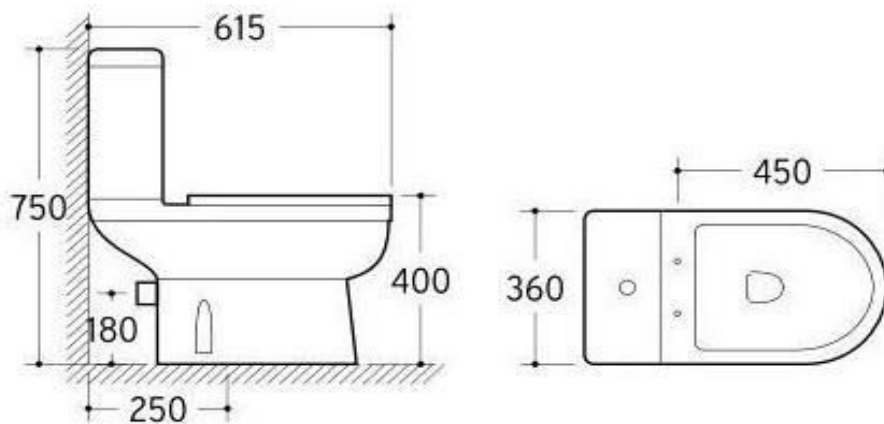

Code: 2160B

Pedestal Basin
Size: 620 x 510 x 900mm
Fixing to wall back.

Code: 2160B2

Wall-hung Basin
Size: 345 x 275 x 350mm
Wall-hung installation

Code: 2160C

妇洗器
Bidet
Size: 635 x 425 x 490mm
Fixing to wall back.

2170B
K- 40

Pedestal Basin
Size: 710 x 520 x 880mm
Fixing to wall back

2170B2
K- 40

Wall-hung Basin
Size: 710 x 525 x 525mm
Wall-hung installation

2170C
K- 40

Bidet
Size: 600 x 370 x 395mm
Fixing to wall back

Chemin Bleu

Product name: IA003

Product number: IA003

Size: 615*360*750mm

003

Chemin Bleu

007

Product name: JC0007

Product number: **JC0007**

Size: 515x450x800mm

JA0251

Washdown Close-coupled Closet

Size: 675x380x785mm

S-trap, 250mm Roughing-in

Chemin Bleu

1014