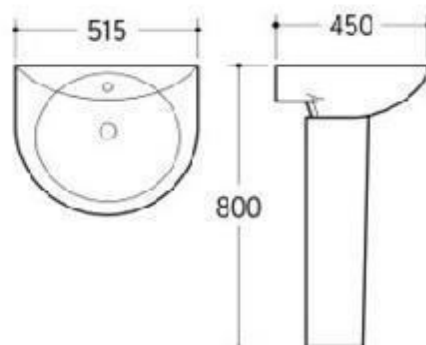

2170B
K- 40

Pedestal Basin
Size: 710 x 520 x 880mm
Fixing to wall back

2170B2
K- 40

Wall-hung Basin
Size: 710 x 525 x 525mm
Wall-hung installation

2170C
K- 40

Bidet
Size: 600 x 370 x 395mm
Fixing to wall back

Chemin Bleu

Product name: IA003

Product number: IA003

Size: 615*360*750mm

003

Chemin Bleu

007

Product name: JC0007

Product number: **JC0007**

Size: 515x450x800mm

JA0251

Washdown Close-coupled Closet

Size: 675x380x785mm

S-trap, 250mm Roughing-in

Chemin Bleu

1014

- White wall hung toilet with glossy finishing
- High pressure flushing
- Size: 530 x 360 x 370 mm
- P Trap

Code: **1014**

挂盆
Wall-hung Basin
Size: 600 x 450 x 460mm
Wall-hung installation

Chemin Bleu

2353