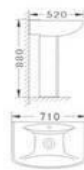

Code: 2160B

Pedestal Basin
Size: 620 x 510 x 900mm
Fixing to wall back.

Code: 2160B2

Wall-hung Basin
Size: 345 x 275 x 350mm
Wall-hung installation

Code: 2160C

妇洗器
Bidet
Size: 635 x 425 x 490mm
Fixing to wall back.

Chemin Bleu

2200

Code: 2200

Washdown Two-piece Closet (P-trap)
Size: 690 x 370 x 760mm
S-trap, 220, 250, 300mm Roughing-in
P-trap, 180mm Roughing-in

Code: 301B4

Pedestal Basin
Size: 600 x 450 x 790mm
Fixing to wall back

Code: 301B5

Wall-hung Basin
Size: 600 x 450 x 460mm
Wall-hung installation

Chemin Bleu

K- 40

2170A
K- 40

Washdown Two-piece Closet(P-trap)
Size: 710 x 390 x 765mm
S-trap, 220, 250, 300mm Roughing-in
P-trap, 180mm Roughing-in

2170B
K- 40

Pedestal Basin
Size: 710 x 520 x 880mm
Fixing to wall back

2170B2
K- 40

Wall-hung Basin
Size: 710 x 525 x 525mm
Wall-hung installation

2170C
K- 40

Bidet
Size: 600 x 370 x 395mm
Fixing to wall back