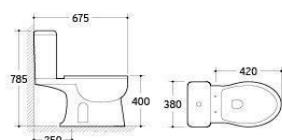

2170B
K- 40

Pedestal Basin
Size: 710 x 520 x 880mm
Fixing to wall back

2170B2
K- 40

Wall-hung Basin
Size: 710 x 525 x 525mm
Wall-hung installation

2170C
K- 40

Bidet
Size: 600 x 370 x 395mm
Fixing to wall back

Product number: **JC0007**

Size: 515x450x800mm

JA0251

Washdown Close-coupled Closet

Size: 675x380x785mm

S-trap, 250mm Roughing-in

Chemin Bleu

1014

- White wall hung toilet with glossy finishing
- High pressure flushing
- Size: 530 x 360 x 370 mm
- P Trap

Code: **1014**

挂盆
Wall-hung Basin
Size: 600 x 450 x 460mm
Wall-hung installation

Chemin Bleu

2353

Code: 2353A
直冲式连体坐便器(横排)
Washdown One-piece Closet(P-trap)
Size: 685 × 390 × 795mm
Strap, 220, 250, 300mm Roughing-in
P-trap, 180mm Roughing-in

Code: 2353B
立柱盆
Pedestal Basin
Size: 605 × 490 × 840mm
Fixing to wall back