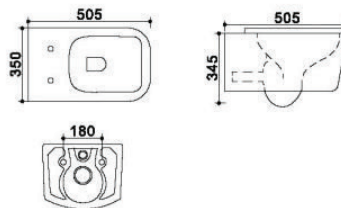

STR2044
Wall Mouted WC
Size 550x360x345mm

STR5019
Bidet
Size 555x355x240mm

TR5037
Bidet
Size 495x400x340mm

TR2085
Wall mounted WC
Size 495x405x350mm

TR5072
Bidet
Size 600x450x405mm

TR2122
Wall mounted WC
Size 555x370x340mm

1215A

Two Piece Toilet
Flushing system: Washdown
Size: **650x340x790mm**
Vitreous china
P trap: 180mm
S trap: 250mm

1217A

Two Piece Toilet
Flushing system: Washdown
Size: **650x340x790mm**
Vitreous china
P trap: 180mm
S trap: 250mm

ABDEL AHAD TRADING

BSALIM MAIN ROAD
FOR MORE INFO:

MICHEL: 71 - 806222

JOE: 81 - 357222

MAZEN: 03286016

Althea

NEW IN

Model: TR2218
Size: 495x370x350mm
Washdown Wall-hung Closet
Include duroplastic seat cover

Model: TR2216
Size: 505x350x345mm
Washdown Close-couched Closet
Include duroplastic seat cover

Model: TR5154
Size: 510x360x320mm
Bidet

ABDEL AHAD TRADING

BSALIM MAIN ROAD
FOR MORE INFO:

MICHEL: 71 - 806222