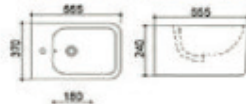

Althea

STR2044
Wall Mouted WC
Size 550x360x345mm

STR5019
Bidet
Size 555x355x240mm

TR5037
Bidet
Size 495x400x340mm

TR2085
Wall mounted WC
Size 495x405x350mm

TR5072
Bidet
Size 600x450x405mm

TR2122
Wall mounted WC
Size 555x370x340mm

STR2044
Wall Mouted WC
Size 550x360x345mm

STR5019
Bidet
Size 555x355x240mm

TR5037
Bidet
Size 495x400x340mm

TR2085
Wall mounted WC
Size 495x405x350mm

TR5072
Bidet
Size 600x450x405mm

TR2122
Wall mounted WC
Size 555x370x340mm

1215A

Two Piece Toilet
Flushing system: Washdown
Size: **650x340x790mm**
Vitreous china
P trap: 180mm
S trap: 250mm

1217A

Two Piece Toilet
Flushing system: Washdown
Size: **650x340x790mm**
Vitreous china
P trap: 180mm
S trap: 250mm