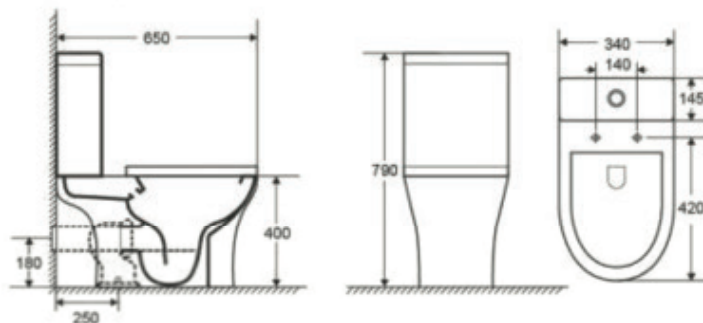

1215A

Two Piece Toilet
Flushing system: Washdown
Size: **650x340x790mm**
Vitreous china
P trap: 180mm
S trap: 250mm

1217A

Two Piece Toilet
Flushing system: Washdown
Size: **650x340x790mm**
Vitreous china
P trap: 180mm
S trap: 250mm

ABDEL AHAD TRADING

BSALIM MAIN ROAD
FOR MORE INFO:

MICHEL: 71 - 806222

JOE: 81 - 357222

MAZEN: 03286016

Althea

NEW IN

Model: TR2218
Size: 495x370x350mm
Washdown Wall-hung Closet
Include duroplastic seat cover

Model: TR2216
Size: 505x350x345mm
Washdown Close-couched Closet
Include duroplastic seat cover

Model: TR5154
Size: 510x360x320mm
Bidet

ABDEL AHAD TRADING

BSALIM MAIN ROAD
FOR MORE INFO:

MICHEL: 71 - 806222