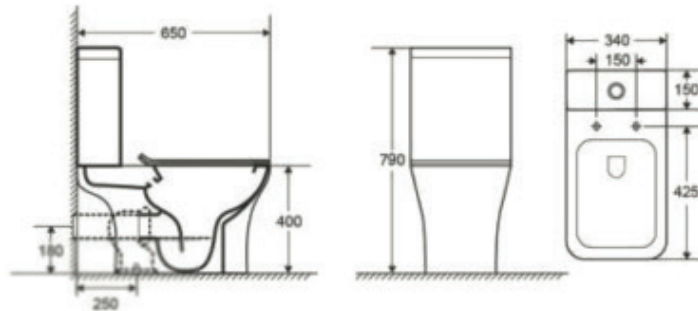

STR2044
Wall Mouted WC
Size 550x360x345mm

STR5019
Bidet
Size 555x355x240mm

TR5037
Bidet
Size 495x400x340mm

TR2085
Wall mounted WC
Size 495x405x350mm

TR5072
Bidet
Size 600x450x405mm

TR2122
Wall mounted WC
Size 555x370x340mm

STR2047
Wall mounted WC
Size 550x355x400mm

ABDEL AHAD TRADING

BSALIM MAIN ROAD

FOR MORE INFO:

MICHEL: 71 - 806222

JOE: 81 - 357222

MAZEN: 03286016

Althea

1215A

Two Piece Toilet
Flushing system: Washdown
Size: **650x340x790mm**
Vitreous china
P trap: 180mm
S trap: 250mm

1217A

Two Piece Toilet
Flushing system: Washdown
Size: **650x340x790mm**
Vitreous china
P trap: 180mm
S trap: 250mm

ABDEL AHAD TRADING

BSALIM MAIN ROAD
FOR MORE INFO:

MICHEL: 71 - 806222

JOE: 81 - 357222

MAZEN: 03286016

Althea

NEW IN

Model: TR2218
Size: 495x370x350mm
Washdown Wall-hung Closet
Include duroplastic seat cover