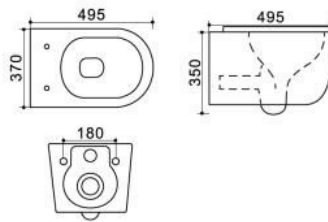

STR2044
Wall Mouted WC
Size 550x360x345mm

STR5019
Bidet
Size 555x355x240mm

TR5037
Bidet
Size 495x400x340mm

TR2085
Wall mounted WC
Size 495x405x350mm

TR5072
Bidet
Size 600x450x405mm

TR2122
Wall mounted WC
Size 555x370x340mm

1215A

Two Piece Toilet
Flushing system: Washdown
Size: **650x340x790mm**
Vitreous china
P trap: 180mm
S trap: 250mm

1217A

Two Piece Toilet
Flushing system: Washdown
Size: **650x340x790mm**
Vitreous china
P trap: 180mm
S trap: 250mm

ABDEL AHAD TRADING

BSALIM MAIN ROAD
FOR MORE INFO:

MICHEL: 71 - 806222

JOE: 81 - 357222

MAZEN: 03286016

Althea

NEW IN

Model: TR2218
Size: 495x370x350mm
Washdown Wall-hung Closet
Include duroplastic seat cover

Model: TR2216
Size: 505x350x345mm
Washdown Close-couched Closet
Include duroplastic seat cover

Model: TR5154
Size: 510x360x320mm
Bidet

ABDEL AHAD TRADING

BSALIM MAIN ROAD
FOR MORE INFO:

MICHEL: 71 - 806222