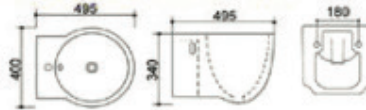

Althea

STR2044
Wall Mouted WC
Size 550x360x345mm

STR5019
Bidet
Size 555x355x240mm

TR5037
Bidet
Size 495x400x340mm

TR2085
Wall mounted WC
Size 495x405x350mm

TR5072
Bidet
Size 600x450x405mm

TR2122
Wall mounted WC
Size 555x370x340mm

STR2044
Wall Mouted WC
Size 550x360x345mm

STR5019
Bidet
Size 555x355x240mm

TR5037
Bidet
Size 495x400x340mm

TR2085
Wall mounted WC
Size 495x405x350mm

TR5072
Bidet
Size 600x450x405mm

TR2122
Wall mounted WC
Size 555x370x340mm