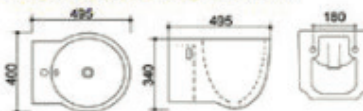

Althea

STR2044
Wall Mouted WC
Size 550x360x345mm

STR5019
Bidet
Size 555x355x240mm

TR5037
Bidet
Size 495x400x340mm

TR2085
Wall mounted WC
Size 495x405x350mm

TR5072
Bidet
Size 600x450x405mm

TR2122
Wall mounted WC
Size 555x370x340mm