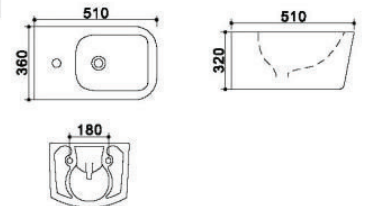

Althea

STR2044
Wall Mouted WC
Size 550x360x345mm

STR5019
Bidet
Size 555x355x240mm

TR5037
Bidet
Size 495x400x340mm

TR2085
Wall mounted WC
Size 495x405x350mm

TR5072
Bidet
Size 600x450x405mm

TR2122
Wall mounted WC
Size 555x370x340mm

1215A

Two Piece Toilet
Flushing system: Washdown
Size: **650x340x790mm**
Vitreous china
P trap: 180mm
S trap: 250mm

1217A

Two Piece Toilet
Flushing system: Washdown
Size: **650x340x790mm**
Vitreous china
P trap: 180mm
S trap: 250mm

ABDEL AHAD TRADING

BSALIM MAIN ROAD
FOR MORE INFO:

MICHEL: 71 - 806222

JOE: 81 - 357222

MAZEN: 03286016

Althea

NEW IN

Model: TR2218
Size: 495x370x350mm
Washdown Wall-hung Closet
Include duroplastic seat cover

Model: TR2216
Size: 505x350x345mm
Washdown Close-couched Closet
Include duroplastic seat cover

Model: TR5154
Size: 510x360x320mm
Bidet

ABDEL AHAD TRADING

BSALIM MAIN ROAD
FOR MORE INFO:

MICHEL: 71 - 806222