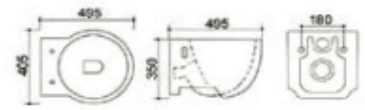

STR2044
Wall Mouted WC
Size 550x360x345mm

STR5019
Bidet
Size 555x355x240mm

TR5037
Bidet
Size 495x400x340mm

TR2085
Wall mounted WC
Size 495x405x350mm

TR5072
Bidet
Size 600x450x405mm

TR2122
Wall mounted WC
Size 555x370x340mm