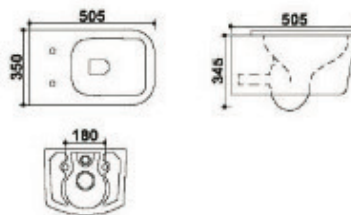

# Althea

**NEW IN**

Model: **TR2218**  
Size: **495x370x350mm**  
Washdown Wall-hung Closet  
Include duroplastic seat cover

Model: **TR2216**  
Size: **505x350x345mm**  
Washdown Close-couched Closet  
Include duroplastic seat cover