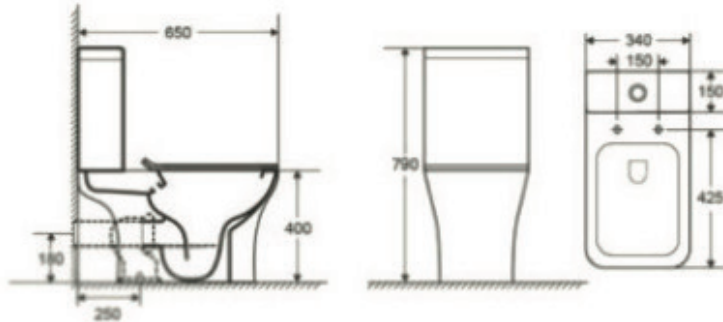

2162B

Pedestal Basin  
Size: 640 x 520 x 870mm  
Size: 570 x 450 x 810mm  
Fixing to wall back

2162C

Bidet  
Size: 565 x 360 x 410mm  
Fixing to wall back

**ABDEL AHAD TRADING**

BSALIM MAIN ROAD

FOR MORE INFO:

## 1215A

Two Piece Toilet

Flushing system: Washdown

Size: **650x340x790mm**

Vitreous china

P trap: 180mm

S trap: 250mm

## 1217A

Two Piece Toilet

Flushing system: Washdown

Size: **650x340x790mm**

Vitreous china

P trap: 180mm

S trap: 250mm

**ABDEL AHAD TRADING**