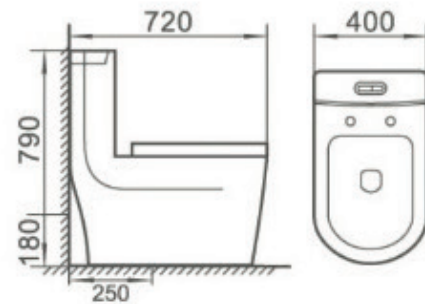

## M-9102

直冲式连体坐便器

Washdown one-piece Toilet

Size: 720x400x790mm

S-trap, 250mm Roughing-in

P-trap, 180mm Roughing-in