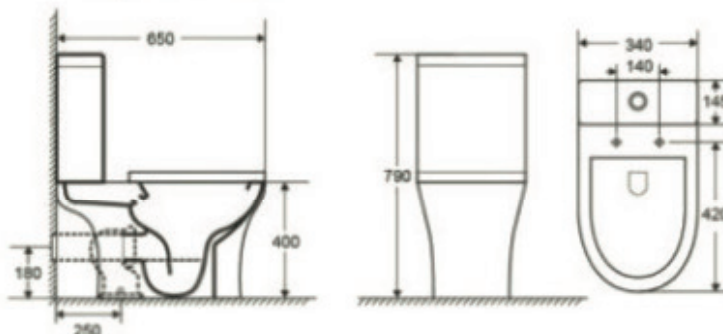

2162B

Pedestal Basin  
Size: 640 x 520 x 870mm  
Size: 570 x 450 x 810mm  
Fixing to wall back

2162C

Bidet  
Size: 565 x 360 x 410mm  
Fixing to wall back

**ABDEL AHAD TRADING**

BSALIM MAIN ROAD

FOR MORE INFO:

## 1217A

Two Piece Toilet

Flushing system: Washdown

Size: **650x340x790mm**

Vitreous china

P trap: 180mm

S trap: 250mm

**ABDEL AHAD TRADING**