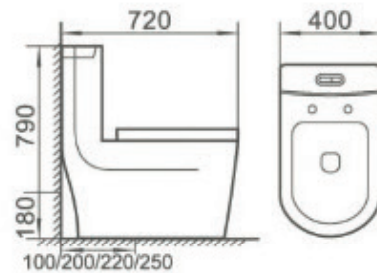

## M-9069

直冲式连体坐便器

Washdown one-piece Toilet

Size: 680x360x755mm

S-trap, 100/200/220/250mm Roughing-in

P-trap, 180mm Roughing-in

**ABDEL AHAD TRADING**

BSALIM MAIN ROAD