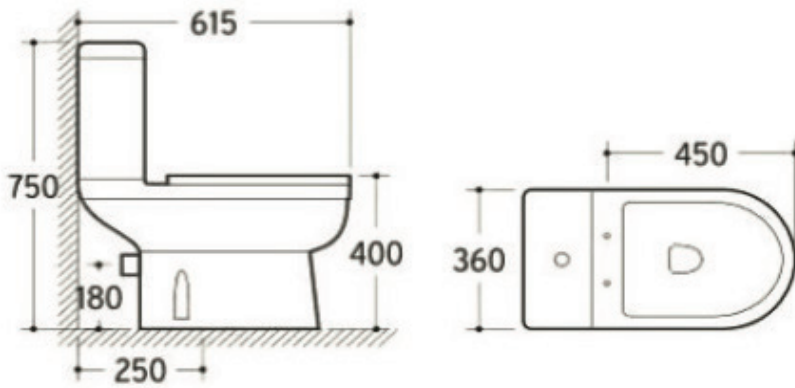

ABDEL AHAD TRADING

BSALIM MAIN ROAD

FOR MORE INFO:

MICHEL: 71 - 806222

JOE: 81 - 357222

MAZEN: 03286016