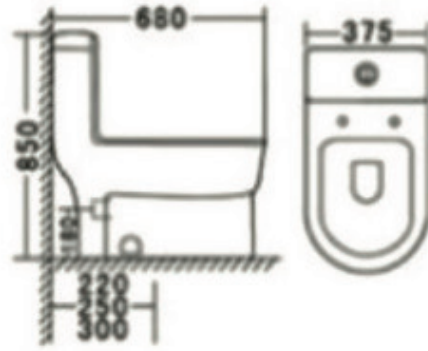

Pedestal Basin
Size: 615 x 450 x 810mm
Fixing to wall back