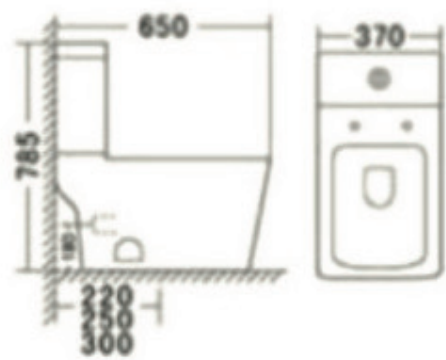

Pedestal Basin
Size: 610 x 480 x 885mm
Fixing to wall back