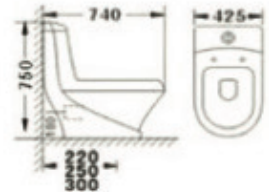

Wall-hung Basin  
Size: 400 x 435 x 480mm  
wall-hung installation

Bidet  
Size: 495 x 365 x 420mm  
Fixing to wall back

Q-60

Washdown One-piece Closet(P-trap)  
Size: 740 x 425 x 750mm  
S-trap: 220,250,300mm Roughing-in  
P-trap: 180mm Roughing-in

Pedestal Basin  
Size: 620 x 510 x 900mm  
Fixing to wall back

Wall-hung Basin  
Size: 345 x 275 x 350mm  
Wall-hung installation

Bidet  
Size: 635 x 425 x 490mm  
Fixing to wall back

**ABDEL AHAD TRADING**