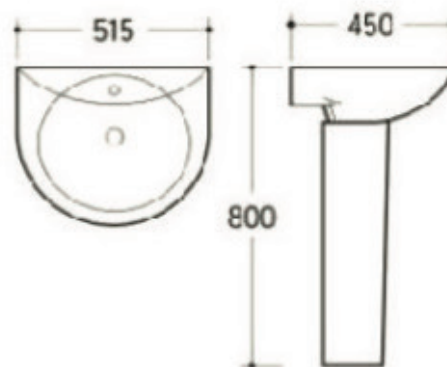

Pedestal Basin  
Size: 620 x 510 x 900mm  
Fixing to wall back

Wall-hung Basin  
Size: 345 x 275 x 350mm  
Wall-hung installation

Bidet  
Size: 635 x 425 x 490mm  
Fixing to wall back

**ABDEL AHAD TRADING**

# Chemin Bleu

**CB - 050**

Washdown One-piece Toilet

Size: 800X380X840mm

S-trap, 250mm

P-trap, 180mm

**007**

Product name: JC0007

Product number: **JC0007**

Size: 515x450x800mm

Code: **1014**

挂盆

Wall-hung Basin

Size: 600x450x460mm

Wall-hung installation

**ABDEL AHAD TRADING**