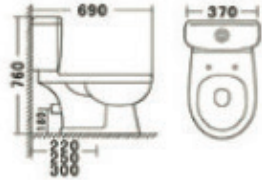

# Chemin Bleu

CODE:2020

Code: 2200

Washdown Two-piece Closet(P-trap)  
Size: 690 x 370 x 760mm  
S-trap: 220,250,300mm Roughing-in  
P-trap: 180mm Roughing-in

Code: 301B4

Pedestal Basin  
Size: 600 x 450 x 790mm  
Fixing to wall back