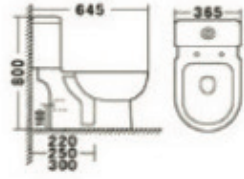

Pedestal Basin
Size: 600 x 445 x 860mm
Fixing to wall back