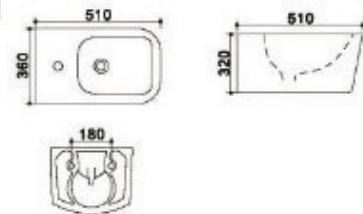

Model: **TR5154**
Size: **510x360x320mm**
Bidet