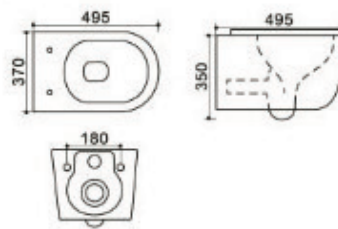

Model: **TR2218**
Size: **495x370x350mm**
Washdown Wall-hung Closet
Include duroplastic seat cover

Model: **TR2216**
Size: **505x350x345mm**
Washdown Close-couched Closet
Include duroplastic seat cover