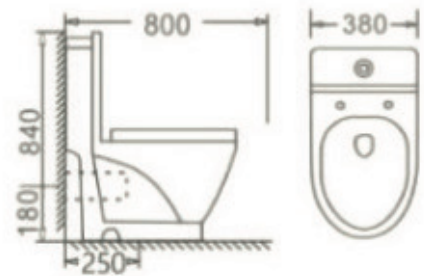

Pedestal Basin  
Size: 620 x 510 x 900mm  
Fixing to wall back

Wall-hung Basin  
Size: 345 x 275 x 350mm  
Wall-hung installation

Bidet  
Size: 635 x 425 x 490mm  
Fixing to wall back

**ABDEL AHAD TRADING**

# Chemin Bleu

**CB - 050**

Washdown One-piece Toilet

Size: 800X380X840mm

S-trap, 250mm

P-trap, 180mm

**007**

Product name: JC0007